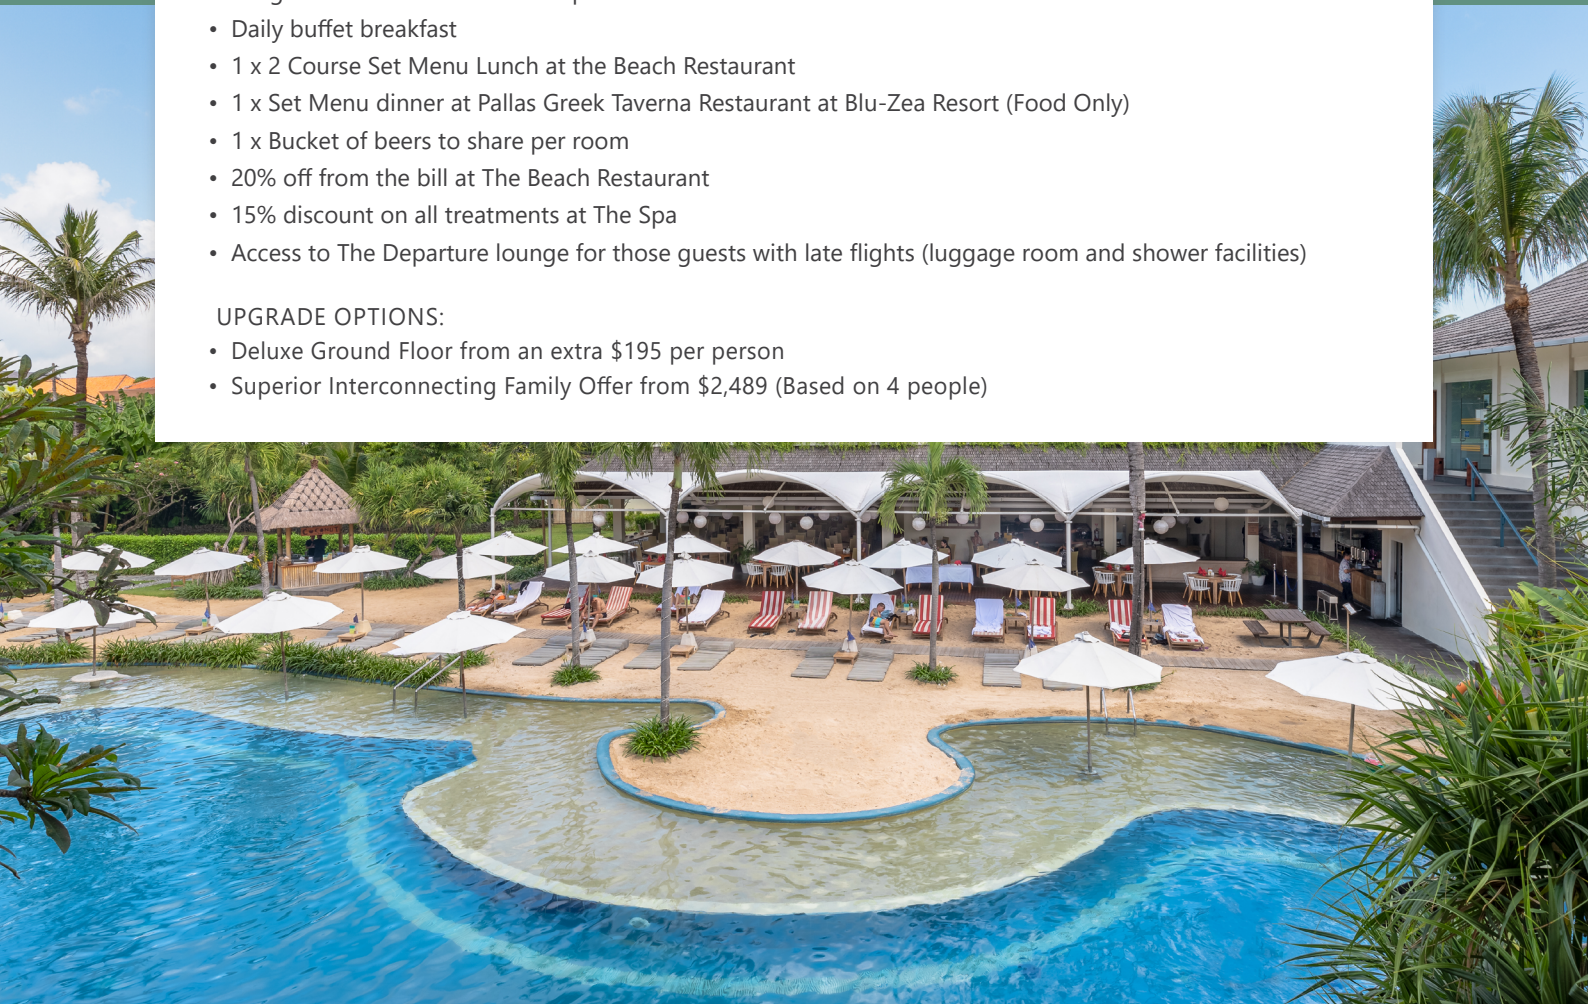

# BLU-ZEA RESORT BY DOUBLE-SIX

7 NIGHTS FROM **\$619<sup>^</sup>** PER PERSON

#### PACKAGE INCLUSIONS:

- 7 nights accommodation in a Superior Poolview Room
- Daily buffet breakfast
- 1 x 2 Course Set Menu Lunch at the Beach Restaurant
- 1 x Set Menu dinner at Pallas Greek Taverna Restaurant at Blu-Zea Resort (Food Only)
- 1 x Bucket of beers to share per room
- 20% off from the bill at The Beach Restaurant
- 15% discount on all treatments at The Spa
- Access to The Departure lounge for those guests with late flights (luggage room and shower facilities)

#### UPGRADE OPTIONS:

- Deluxe Ground Floor from an extra \$195 per person
- Superior Interconnecting Family Offer from \$2,489 (Based on 4 people)

Your travel agent: