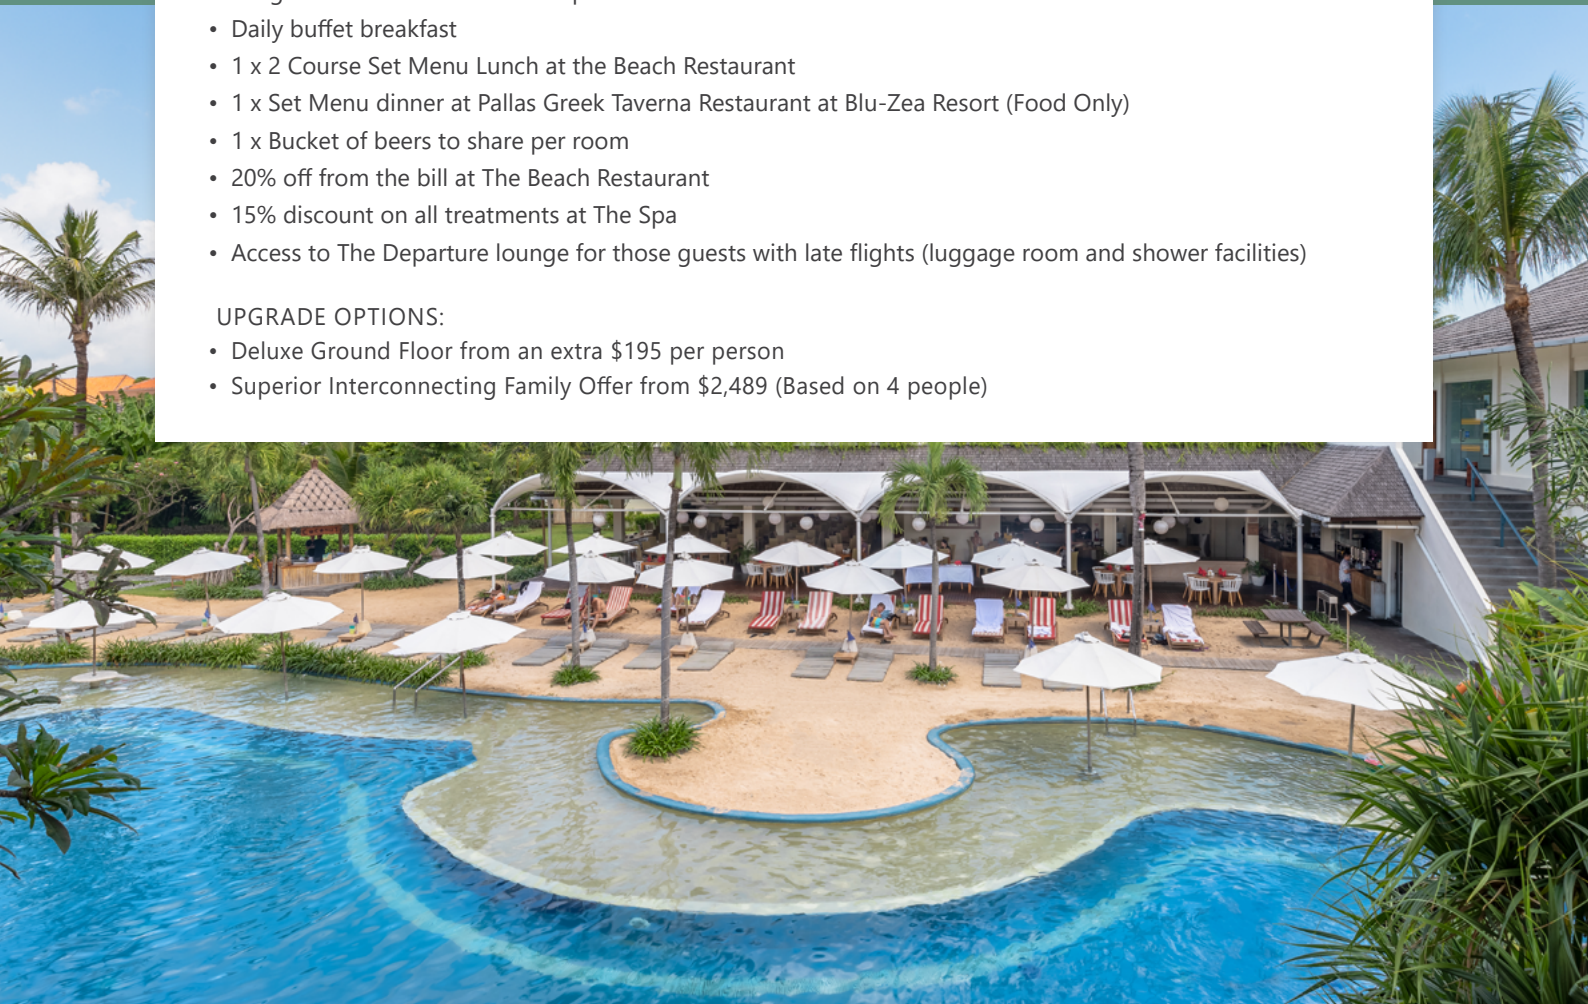

BLU-ZEA RESORT BY DOUBLE-SIX

7 NIGHTS FROM **\$619[^]** PER PERSON

PACKAGE INCLUSIONS:

- 7 nights accommodation in a Superior Poolview Room
- Daily buffet breakfast
- 1 x 2 Course Set Menu Lunch at the Beach Restaurant
- 1 x Set Menu dinner at Pallas Greek Taverna Restaurant at Blu-Zea Resort (Food Only)
- 1 x Bucket of beers to share per room
- 20% off from the bill at The Beach Restaurant
- 15% discount on all treatments at The Spa
- Access to The Departure lounge for those guests with late flights (luggage room and shower facilities)

UPGRADE OPTIONS:

- Deluxe Ground Floor from an extra \$195 per person
- Superior Interconnecting Family Offer from \$2,489 (Based on 4 people)

Your travel agent: