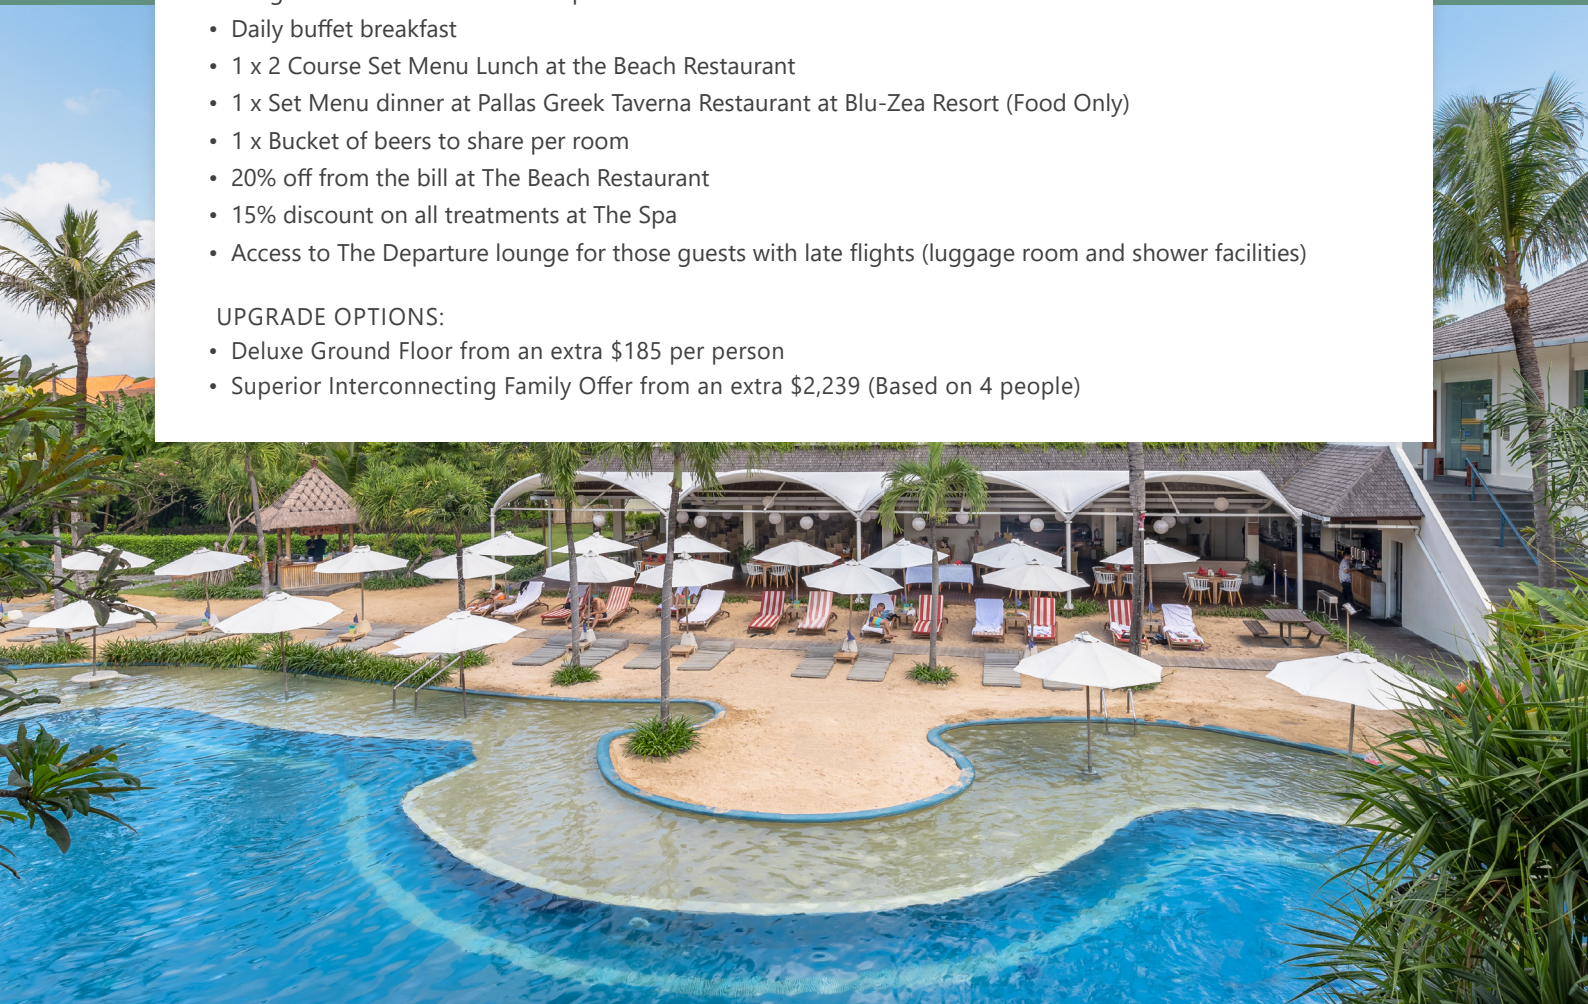

BLU-ZEA RESORT BY DOUBLE-SIX

7 NIGHTS FROM **\$559[^]** PER PERSON

PACKAGE INCLUSIONS:

- 7 nights accommodation in a Superior Poolview Room
- Daily buffet breakfast
- 1 x 2 Course Set Menu Lunch at the Beach Restaurant
- 1 x Set Menu dinner at Pallas Greek Taverna Restaurant at Blu-Zea Resort (Food Only)
- 1 x Bucket of beers to share per room
- 20% off from the bill at The Beach Restaurant
- 15% discount on all treatments at The Spa
- Access to The Departure lounge for those guests with late flights (luggage room and shower facilities)

UPGRADE OPTIONS:

- Deluxe Ground Floor from an extra \$185 per person
- Superior Interconnecting Family Offer from an extra \$2,239 (Based on 4 people)

Your travel agent: