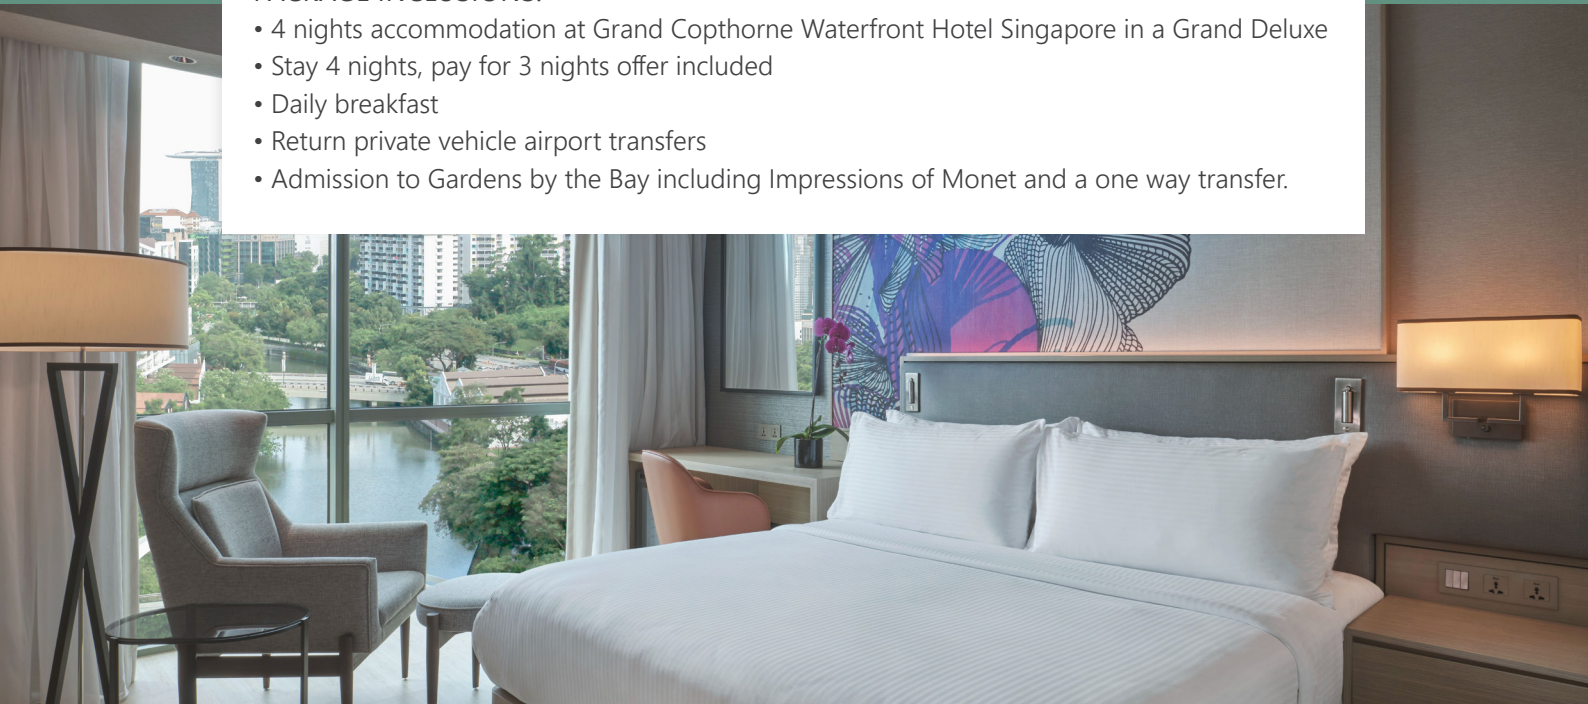

# GRAND COPTHORNE WATERFRONT HOTEL SINGAPORE

4 NIGHTS FROM **\$980<sup>^</sup>** PER PERSON

**PACKAGE INCLUSIONS:**

- 4 nights accommodation at Grand Copthorne Waterfront Hotel Singapore in a Grand Deluxe
- Stay 4 nights, pay for 3 nights offer included
- Daily breakfast
- Return private vehicle airport transfers
- Admission to Gardens by the Bay including Impressions of Monet and a one way transfer.