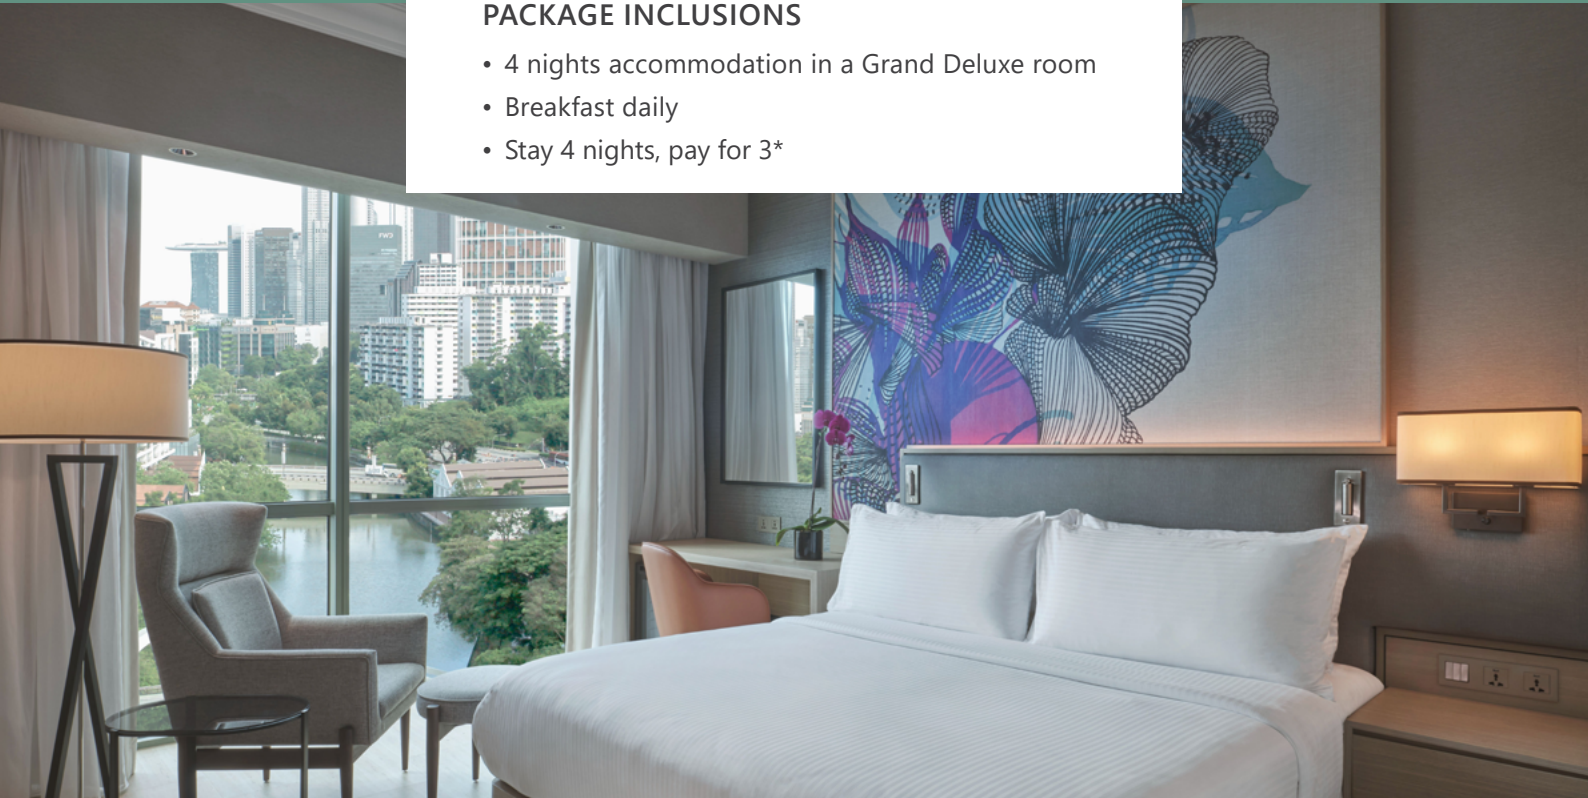

GRAND COPTHORNE WATERFRONT HOTEL SINGAPORE

4 NIGHTS FROM \$800 PER PERSON[^]

PACKAGE INCLUSIONS

- 4 nights accommodation in a Grand Deluxe room
- Breakfast daily
- Stay 4 nights, pay for 3*

Your travel agent: