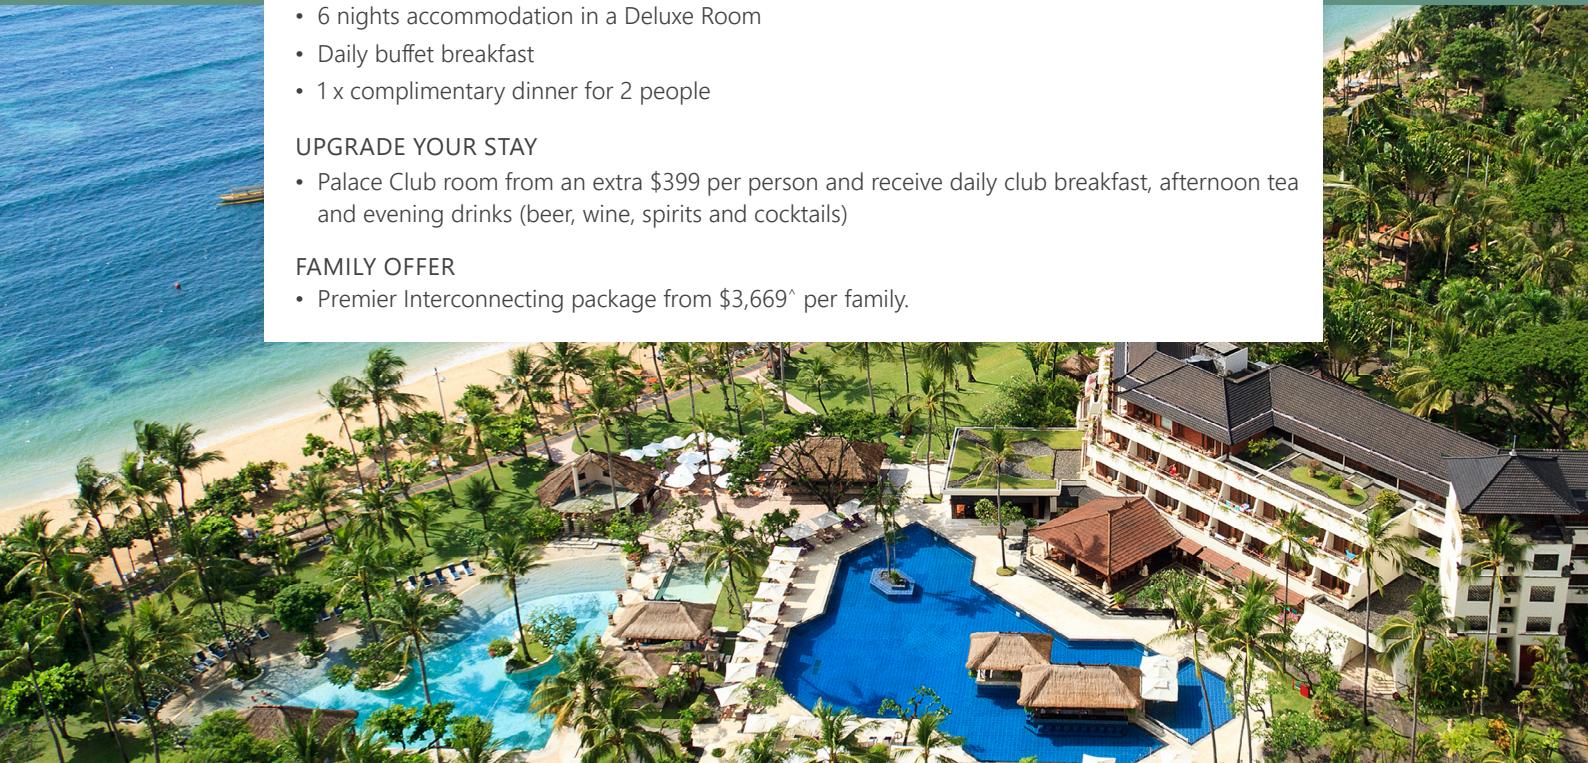

NUSA DUA BEACH HOTEL & SPA

6 NIGHTS FROM \$829[^] PER PERSON

HOLIDAY PACKAGE INCLUSIONS:

- 6 nights accommodation in a Deluxe Room
- Daily buffet breakfast
- 1 x complimentary dinner for 2 people

UPGRADE YOUR STAY

- Palace Club room from an extra \$399 per person and receive daily club breakfast, afternoon tea and evening drinks (beer, wine, spirits and cocktails)

FAMILY OFFER

- Premier Interconnecting package from \$3,669[^] per family.