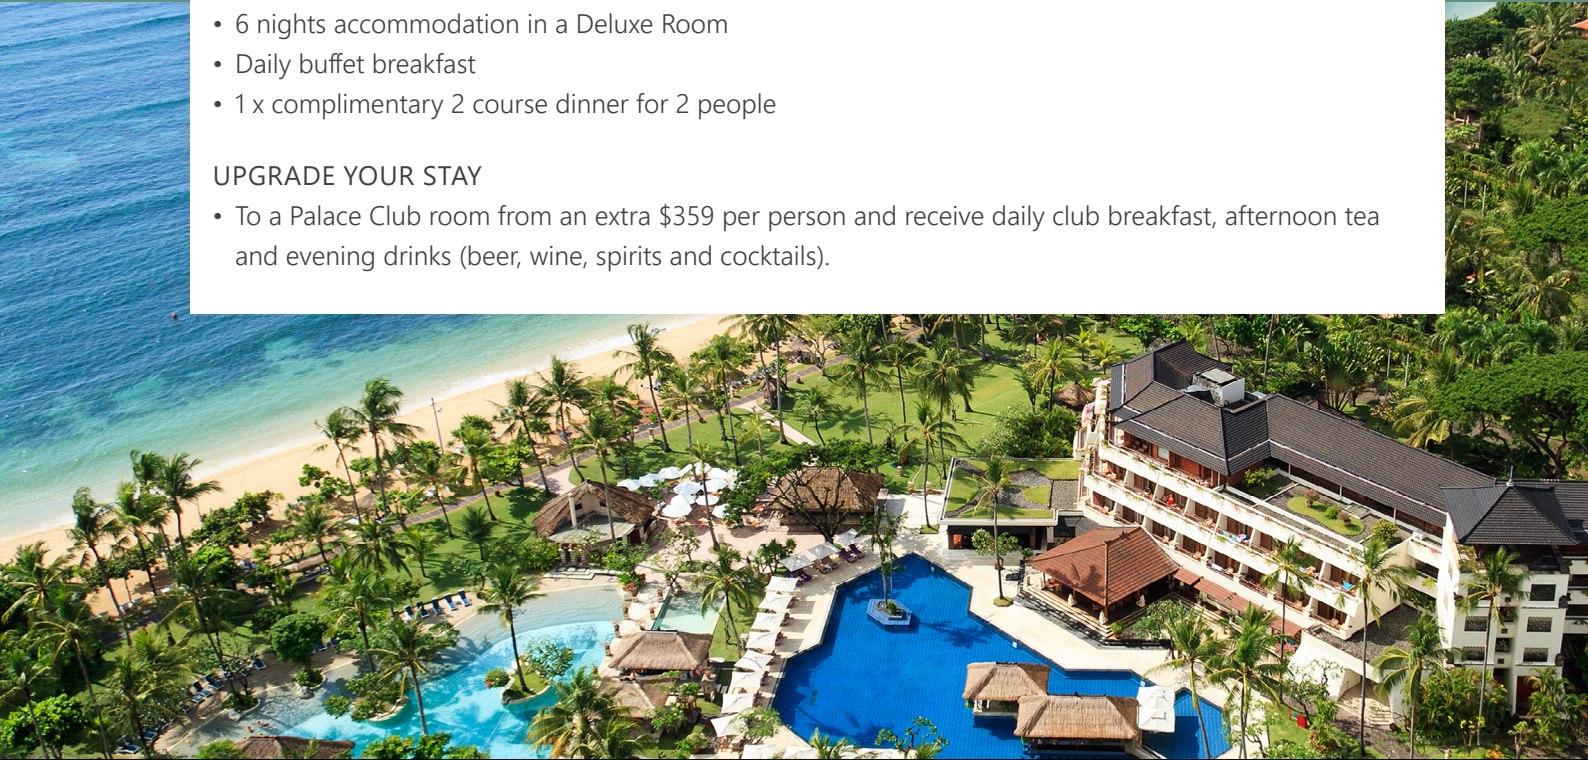

NUSA DUA BEACH HOTEL & SPA

6 NIGHTS FROM **\$719[^]** PER PERSON

PACKAGE INCLUSIONS:

- 6 nights accommodation in a Deluxe Room
- Daily buffet breakfast
- 1 x complimentary 2 course dinner for 2 people

UPGRADE YOUR STAY

- To a Palace Club room from an extra \$359 per person and receive daily club breakfast, afternoon tea and evening drinks (beer, wine, spirits and cocktails).

Your travel agent: