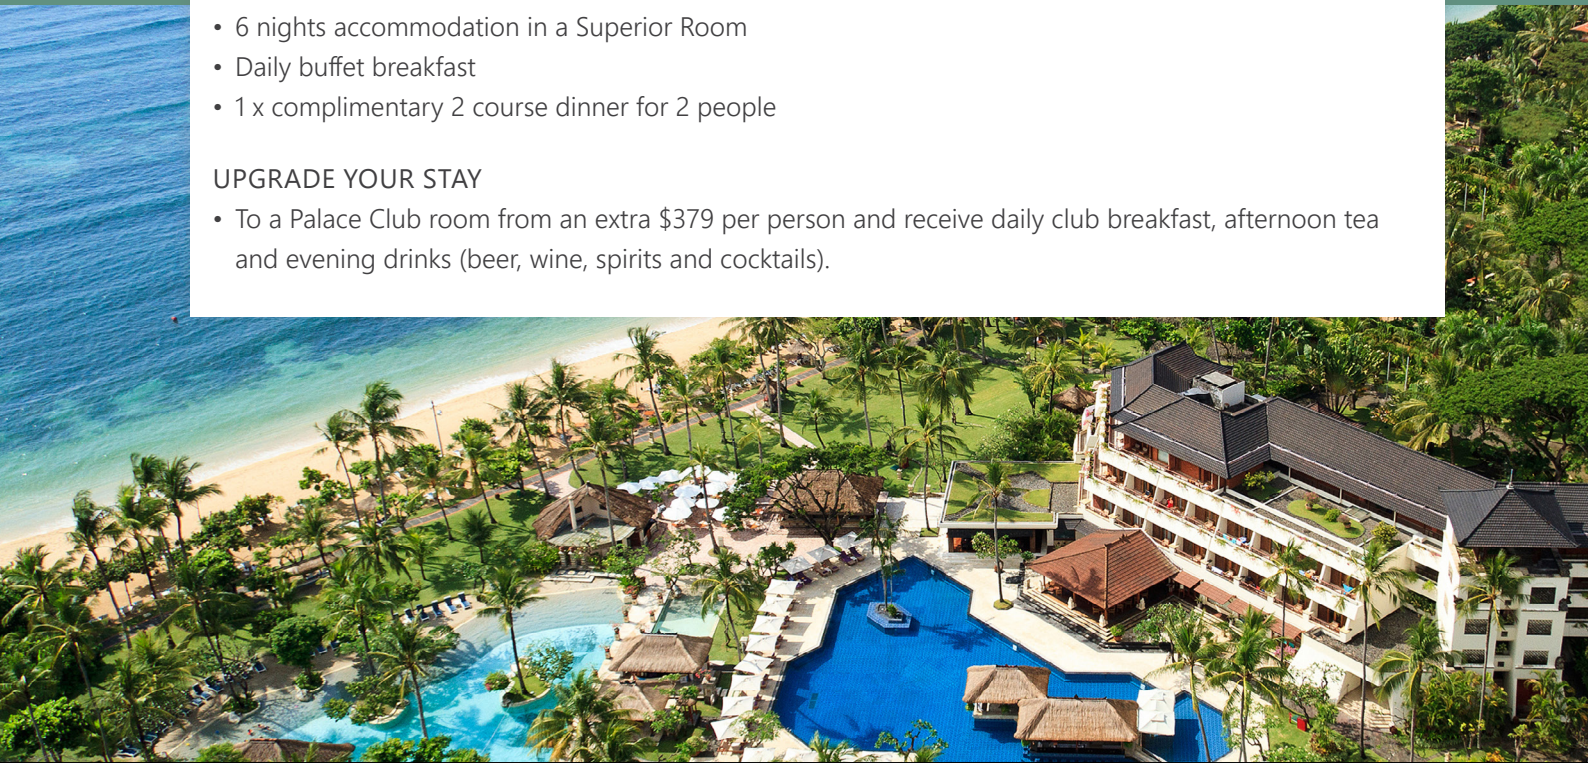

# NUSA DUA BEACH HOTEL & SPA

6 NIGHTS FROM **\$749<sup>^</sup>** PER PERSON

## PACKAGE INCLUSIONS:

- 6 nights accommodation in a Superior Room
- Daily buffet breakfast
- 1 x complimentary 2 course dinner for 2 people

## UPGRADE YOUR STAY

- To a Palace Club room from an extra \$379 per person and receive daily club breakfast, afternoon tea and evening drinks (beer, wine, spirits and cocktails).

Your travel agent: