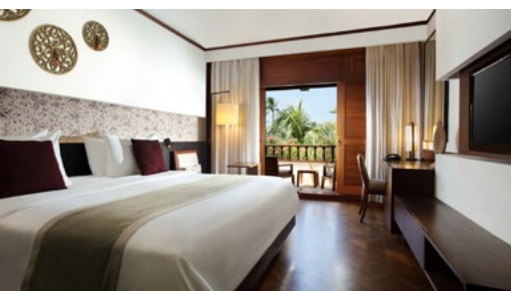

## PACKAGE INCLUSIONS:

- 6 nights accommodation in a Superior Room
- Daily buffet breakfast
- 1 x complimentary dinner for 2 people

## UPGRADE YOUR STAY:

- To a Palace Club room from an extra \$399 per person and receive daily club breakfast, afternoon tea and evening drinks (beer, wine, spirits and cocktails)
- To a Family Offer - Premier Interconnecting Package from \$3,489<sup>^</sup> per family.