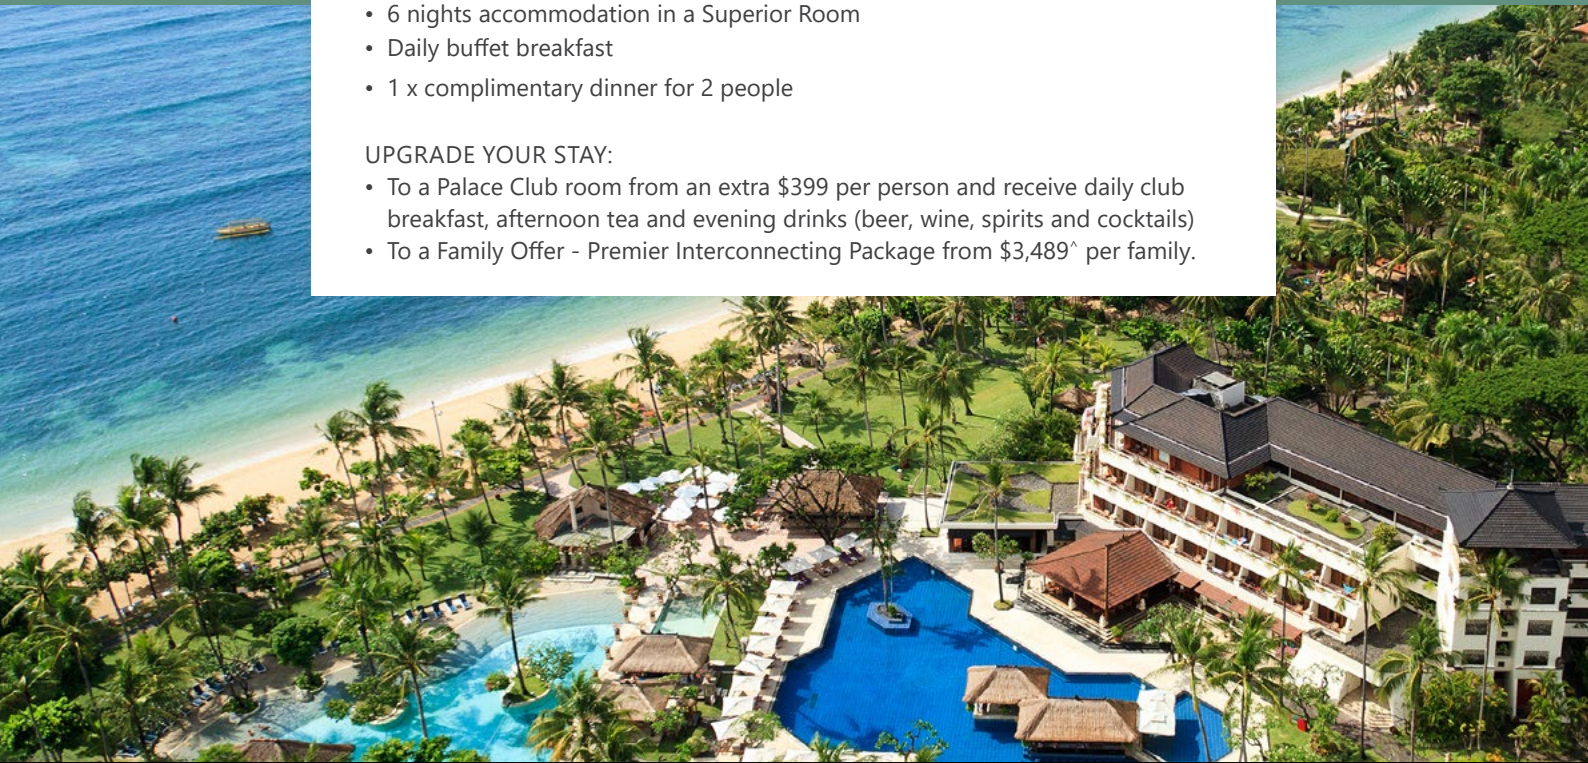

# NUSA DUA BEACH HOTEL & SPA

6 NIGHTS FROM **\$789<sup>^</sup>** PER PERSON

## PACKAGE INCLUSIONS:

- 6 nights accommodation in a Superior Room
- Daily buffet breakfast
- 1 x complimentary dinner for 2 people

## UPGRADE YOUR STAY:

- To a Palace Club room from an extra \$399 per person and receive daily club breakfast, afternoon tea and evening drinks (beer, wine, spirits and cocktails)
- To a Family Offer - Premier Interconnecting Package from \$3,489<sup>^</sup> per family.