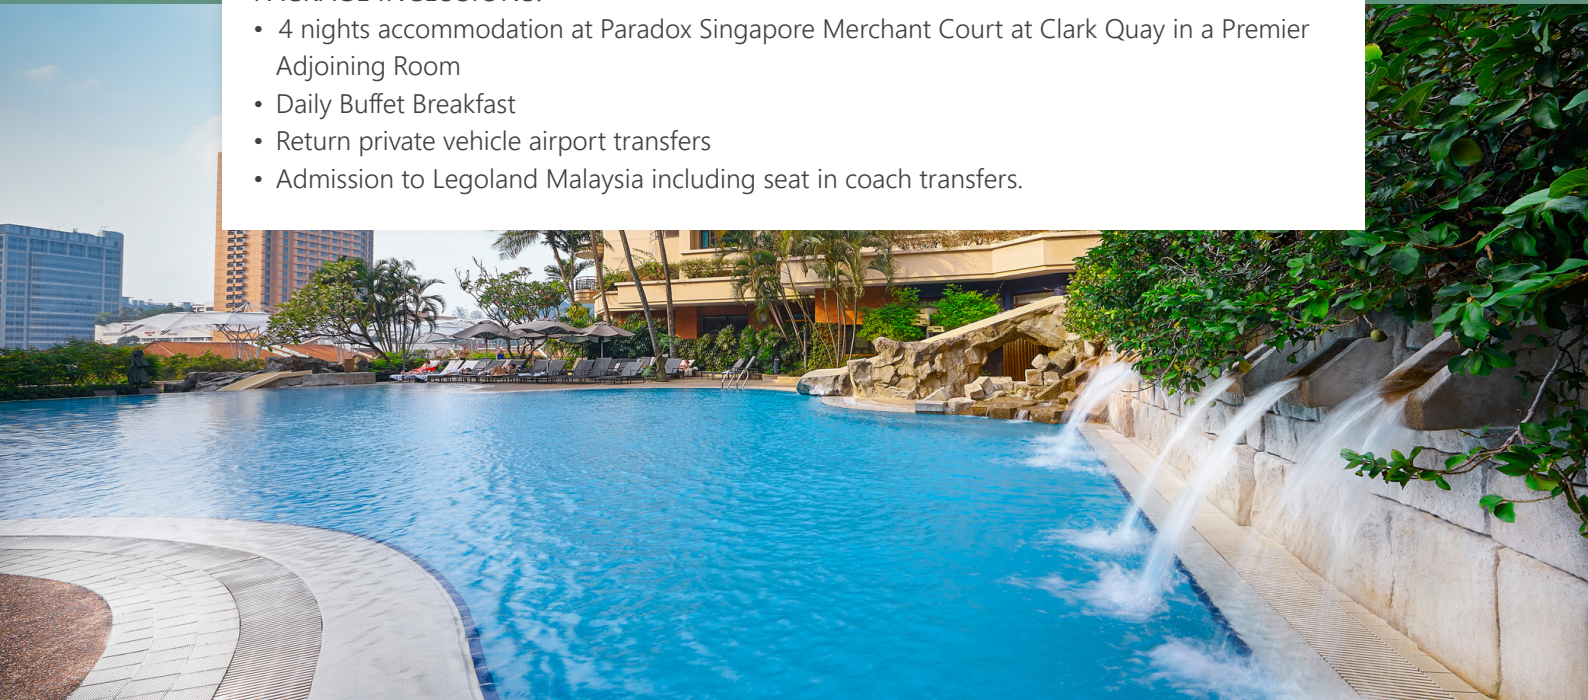

PARADOX SINGAPORE MERCHANT COURT FAMILY ADVENTURE

4 NIGHTS FROM **\$3,504[^]** PER FAMILY

PACKAGE INCLUSIONS:

- 4 nights accommodation at Paradox Singapore Merchant Court at Clark Quay in a Premier Adjoining Room
- Daily Buffet Breakfast
- Return private vehicle airport transfers
- Admission to Legoland Malaysia including seat in coach transfers.