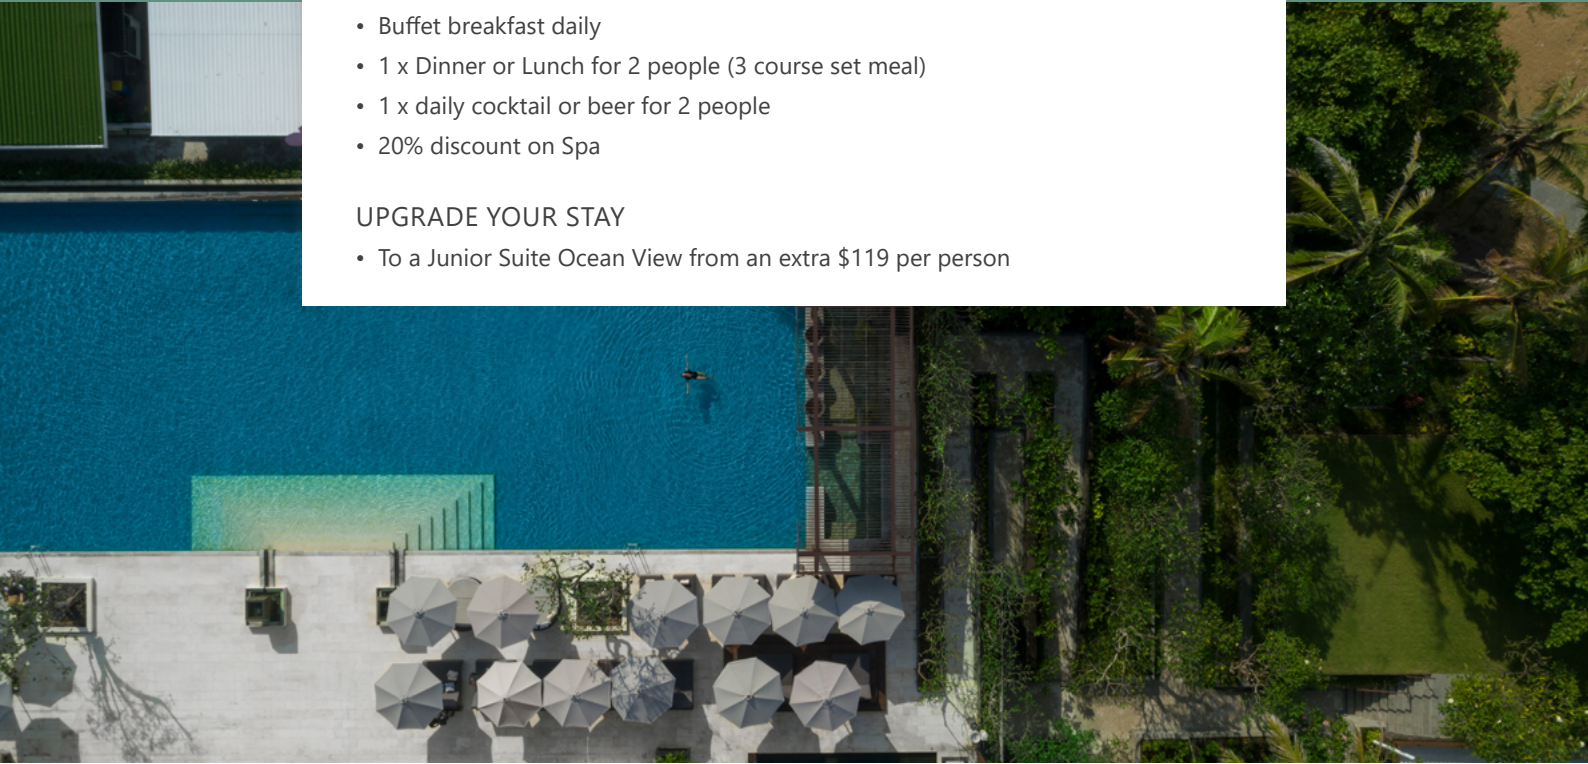

# INTERCONTINENTAL BALI SANUR RESORT

6 NIGHTS FROM **\$1,029<sup>^</sup>** PER PERSON

## HOLIDAY PACKAGE INCLUSIONS:

- 6 nights in a Junior Suite Garden View
- Buffet breakfast daily
- 1 x Dinner or Lunch for 2 people (3 course set meal)
- 1 x daily cocktail or beer for 2 people
- 20% discount on Spa

## UPGRADE YOUR STAY

- To a Junior Suite Ocean View from an extra \$119 per person

Your travel agent: