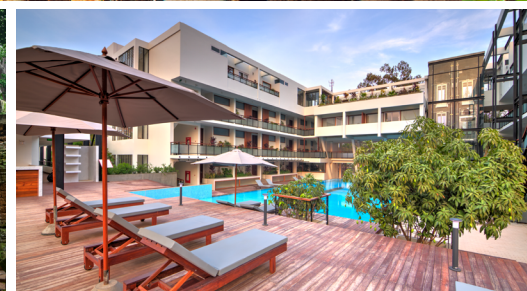

SIEM REAP EXPLORER

3 NIGHT PACKAGE FROM **\$856** PER PERSON[^]

PACKAGE INCLUDES:

- 3 nights at the Somadevi Angkor Boutique and Resort in an Executive Deluxe room with breakfast daily
- 2 full days of temple exploration
- Return private vehicle airport transfers
- Local English-speaking guides and transport throughout