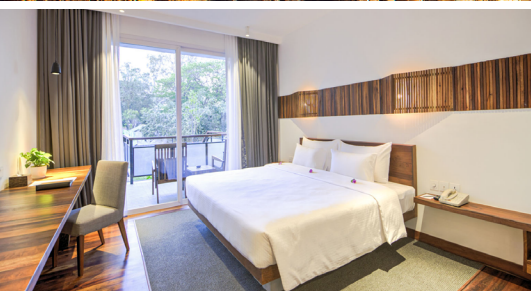

SIEM REAP EXPLORER

3 NIGHT PACKAGE FROM **\$856** PER PERSON[^]

PACKAGE INCLUDES:

- 3 nights at the Somadevi Angkor Boutique and Resort in an Executive Deluxe room with breakfast daily
- 2 full days of temple exploration
- Return private vehicle airport transfers
- Local English-speaking guides and transport throughout