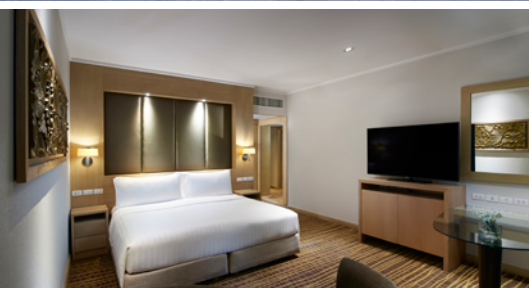

BANGKOK BUSTLE TO PHUKET BEACH RETREAT

8 NIGHT PACKAGE FROM **\$1,099** PER PERSON[^]

PACKAGE INCLUDES:

- 2 nights accommodation in Bangkok at the Amari Bangkok in a Deluxe Room with breakfast daily
- Private half day Grand Palace and City Temple Tour
- 6 nights accommodation in Phuket at the Sunwing Kamala Beach in a Studio Room with breakfast daily
- Full day Phi Phi Island by Speedboat Tour
- Return airport transfers.