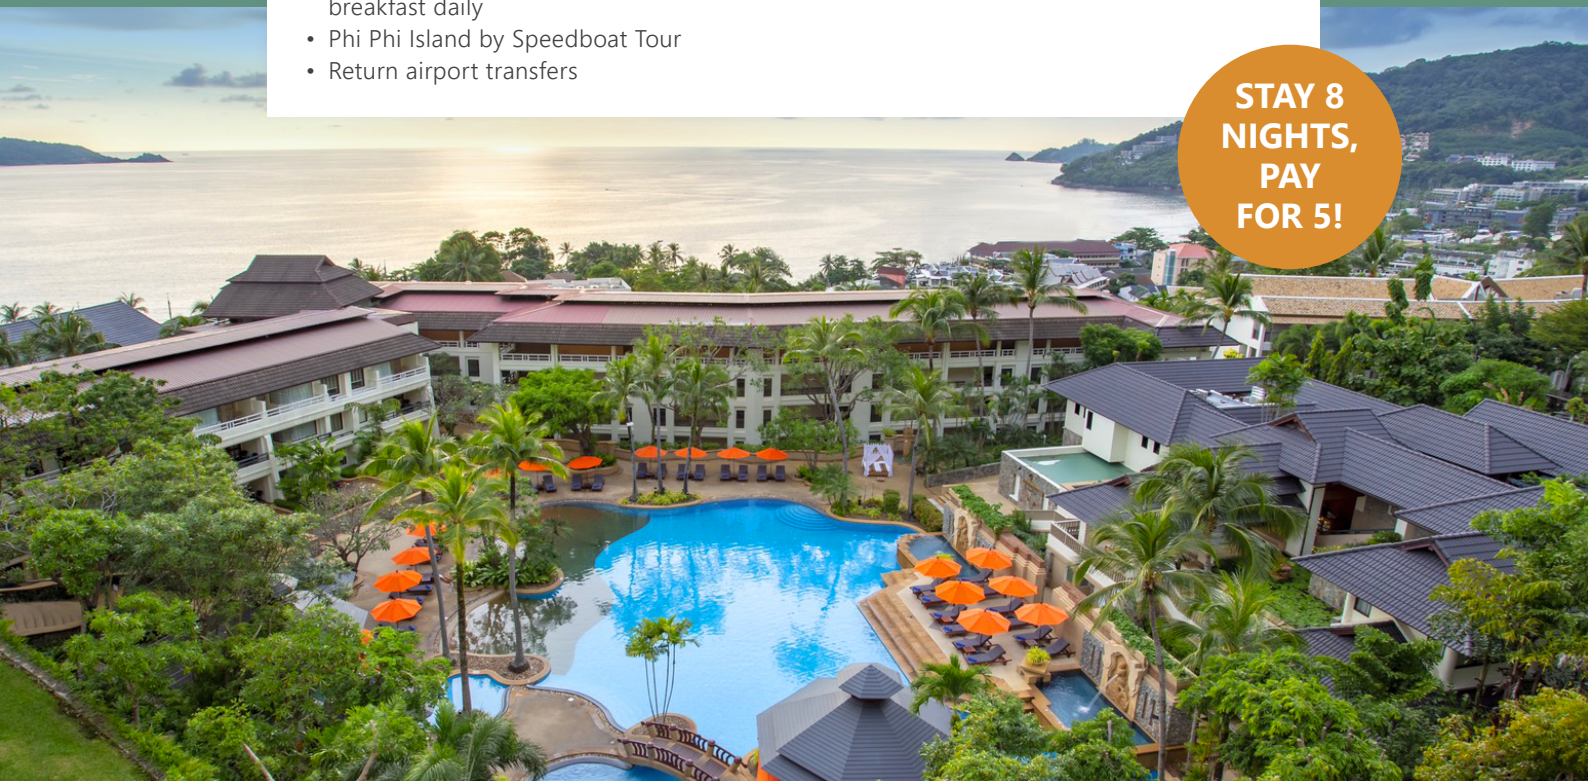

DIAMOND CLIFF RESORT AND SPA PHUKET

8 NIGHT PACKAGE FROM **\$887** PER PERSON[^]

PACKAGE INCLUDES:

- 8 nights accommodation at the Diamond Cliff Resort & Spa in a Super Deluxe Room with breakfast daily
- Phi Phi Island by Speedboat Tour
- Return airport transfers

**STAY 8
NIGHTS,
PAY
FOR 5!**

Your travel agent: