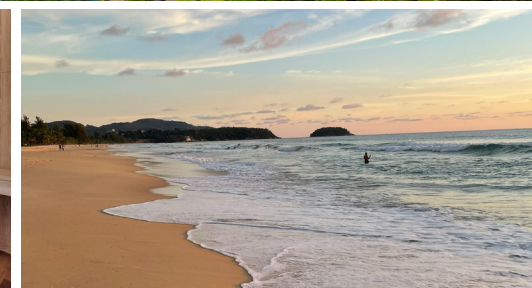

DIAMOND CLIFF RESORT AND SPA PHUKET

8 NIGHT PACKAGE FROM **$887** PER PERSON[^]

PACKAGE INCLUDES:

- 8 nights accommodation at the Diamond Cliff Resort & Spa in a Super Deluxe Room with breakfast daily
- Phi Phi Island by Speedboat Tour
- Return airport transfers

**STAY 8
NIGHTS,
PAY
FOR 5!**

Your travel agent: