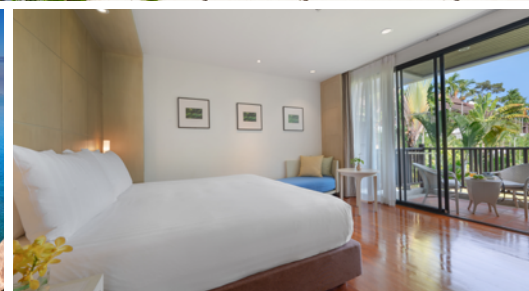

# KOH SAMUI GETAWAY

7 NIGHT PACKAGE FROM **\$1,035** PER PERSON<sup>^</sup>

## PACKAGE INCLUDES:

- 7 nights accommodation at the Amari Koh Samui in a Superior Garden View with breakfast daily
- Elephant Kingdom Sanctuary Tour
- Return airport transfers.

Your travel agent: