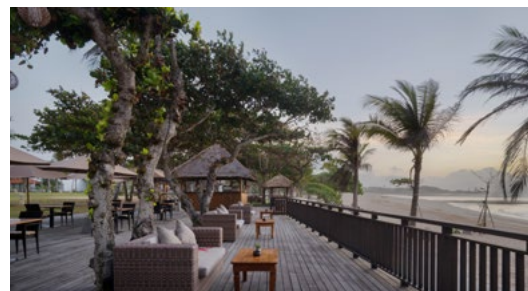

MERUSAKA NUSA DUA

6 NIGHTS FROM **\$1,279** PER PERSON[^]

PACKAGE INCLUSIONS:

- 6 nights accommodation in a Deluxe Room
- Daily breakfast, lunch and dinner
- Unlimited alcoholic drinks at any outlet from 11am-11pm (excluding selected premium brands)
- Unlimited non-alcoholic drinks at any outlet from 7am-11pm
- Daily afternoon tea at the Bar Lounge from 3pm-5.30pm
- 1 x 60 minute Balinese massage for 2 people at The Spa by Merusaka
- Daily minibar replenishment (2 cans Singaraja beer, 1 can Sprite and Coke)
- Return airport transfers

UPGRADE YOUR STAY:

- Deluxe Pool Access from an extra \$135 per person

FAMILY OFFER:

- 2 Deluxe Connecting Rooms from \$4,150[^] with above inclusions.

Your travel agent: