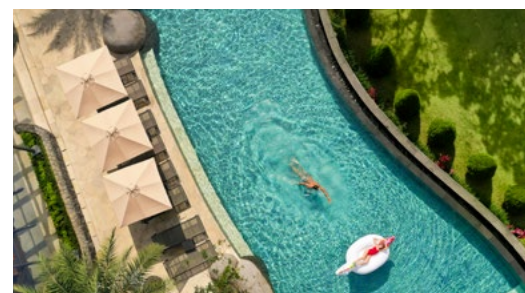

PADMA RESORT UBUD

3 NIGHTS FROM **\$589** PER PERSON[^]

PACKAGE INCLUSIONS:

- 3 nights accommodation in a Premier Room
- Daily breakfast with stunning views
- 1 x complimentary 2 course set lunch for 2 people
- Complimentary scheduled yoga classes
- Complimentary scheduled bicycling
- Shuttle service to Ubud town

UPGRADE YOUR STAY:

- To a Premier Club Room with Club Lounge benefits including 2 hours of daily cocktails and 1 x afternoon tea from an extra \$249 per person.

Your travel agent: