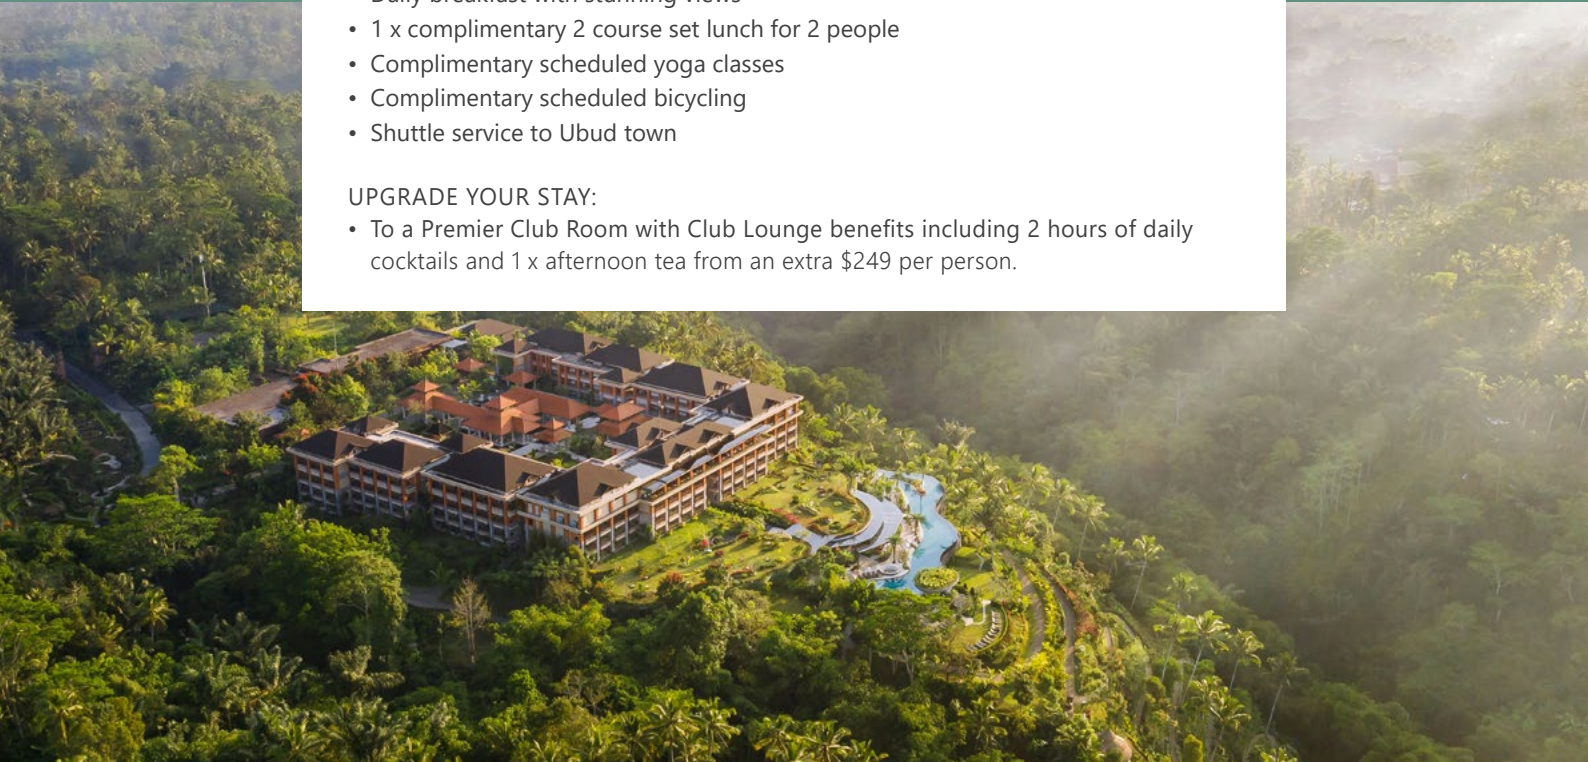

PADMA RESORT UBUD

3 NIGHTS FROM **\$589** PER PERSON[^]

PACKAGE INCLUSIONS:

- 3 nights accommodation in a Premier Room
- Daily breakfast with stunning views
- 1 x complimentary 2 course set lunch for 2 people
- Complimentary scheduled yoga classes
- Complimentary scheduled bicycling
- Shuttle service to Ubud town

UPGRADE YOUR STAY:

- To a Premier Club Room with Club Lounge benefits including 2 hours of daily cocktails and 1 x afternoon tea from an extra \$249 per person.

Your travel agent: