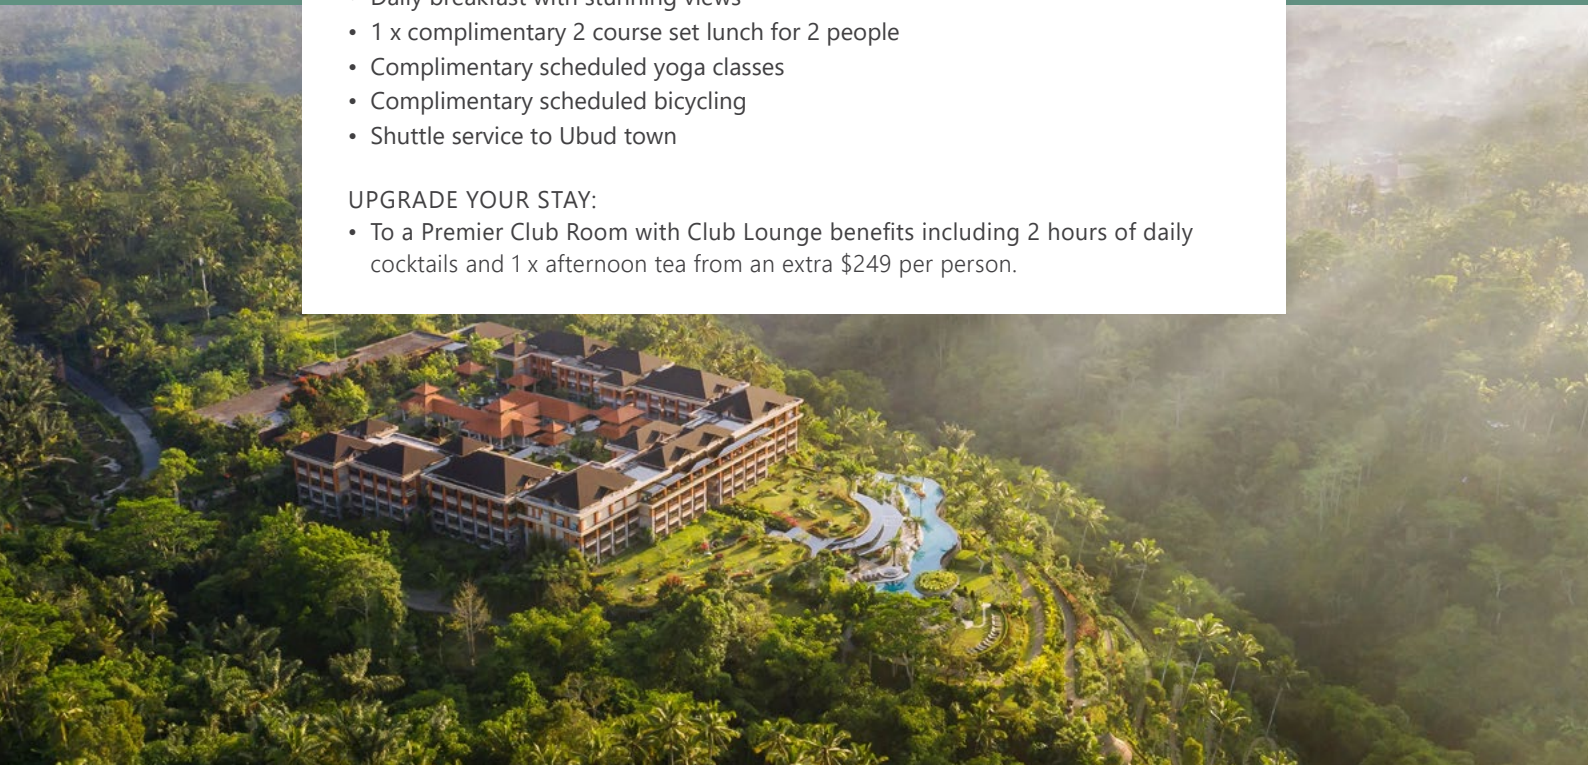

PADMA RESORT UBUD

3 NIGHTS FROM **\$589**[^] PER PERSON

PACKAGE INCLUSIONS:

- 3 nights accommodation in a Premier Room
- Daily breakfast with stunning views
- 1 x complimentary 2 course set lunch for 2 people
- Complimentary scheduled yoga classes
- Complimentary scheduled bicycling
- Shuttle service to Ubud town

UPGRADE YOUR STAY:

- To a Premier Club Room with Club Lounge benefits including 2 hours of daily cocktails and 1 x afternoon tea from an extra \$249 per person.

Your travel agent: