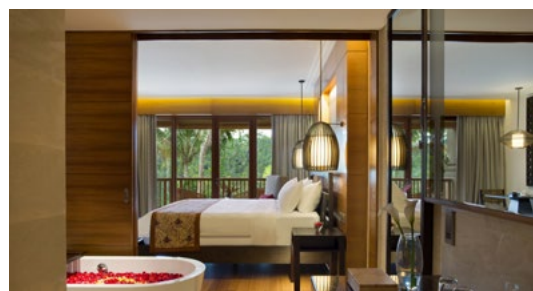

PADMA RESORT UBUD

3 NIGHTS FROM **\$589**[^] PER PERSON

PACKAGE INCLUSIONS:

- 3 nights accommodation in a Premier Room
- Daily breakfast with stunning views
- 1 x complimentary 2 course set lunch for 2 people
- Complimentary scheduled yoga classes
- Complimentary scheduled bicycling
- Shuttle service to Ubud town

UPGRADE YOUR STAY:

- To a Premier Club Room with Club Lounge benefits including 2 hours of daily cocktails and 1 x afternoon tea from an extra \$249 per person.

Your travel agent: