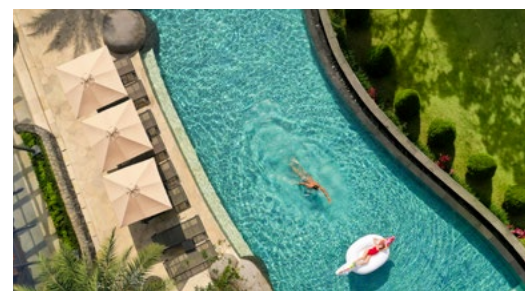

PADMA RESORT UBUD

3 NIGHTS FROM **\$589**[^] PER PERSON

PACKAGE INCLUSIONS:

- 3 nights accommodation in a Premier Room
- Daily breakfast with stunning views
- 1 x complimentary 2 course set lunch for 2 people
- Complimentary scheduled yoga classes
- Complimentary scheduled bicycling
- Shuttle service to Ubud town

UPGRADE YOUR STAY:

- To a Premier Club Room with Club Lounge benefits including 2 hours of daily cocktails and 1 x afternoon tea from an extra \$249 per person.

Your travel agent: