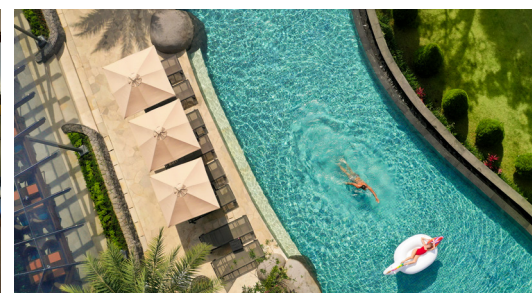

PADMA RESORT UBUD

3 NIGHTS FROM **\$549**[^] PER PERSON

HOLIDAY PACKAGE INCLUSIONS:

- 3 nights accommodation in a Premier Room
- Daily breakfast with stunning views
- 1 x complimentary 2 course set lunch for 2 persons
- Complimentary scheduled yoga classes
- Complimentary scheduled bicycling
- Shuttle service to Ubud town

UPGRADE OPTIONS:

- Premier Club Room with Club Lounge benefits including 2 hours of daily cocktails and 1 x afternoon tea from an extra \$249 per person.

Your travel agent: