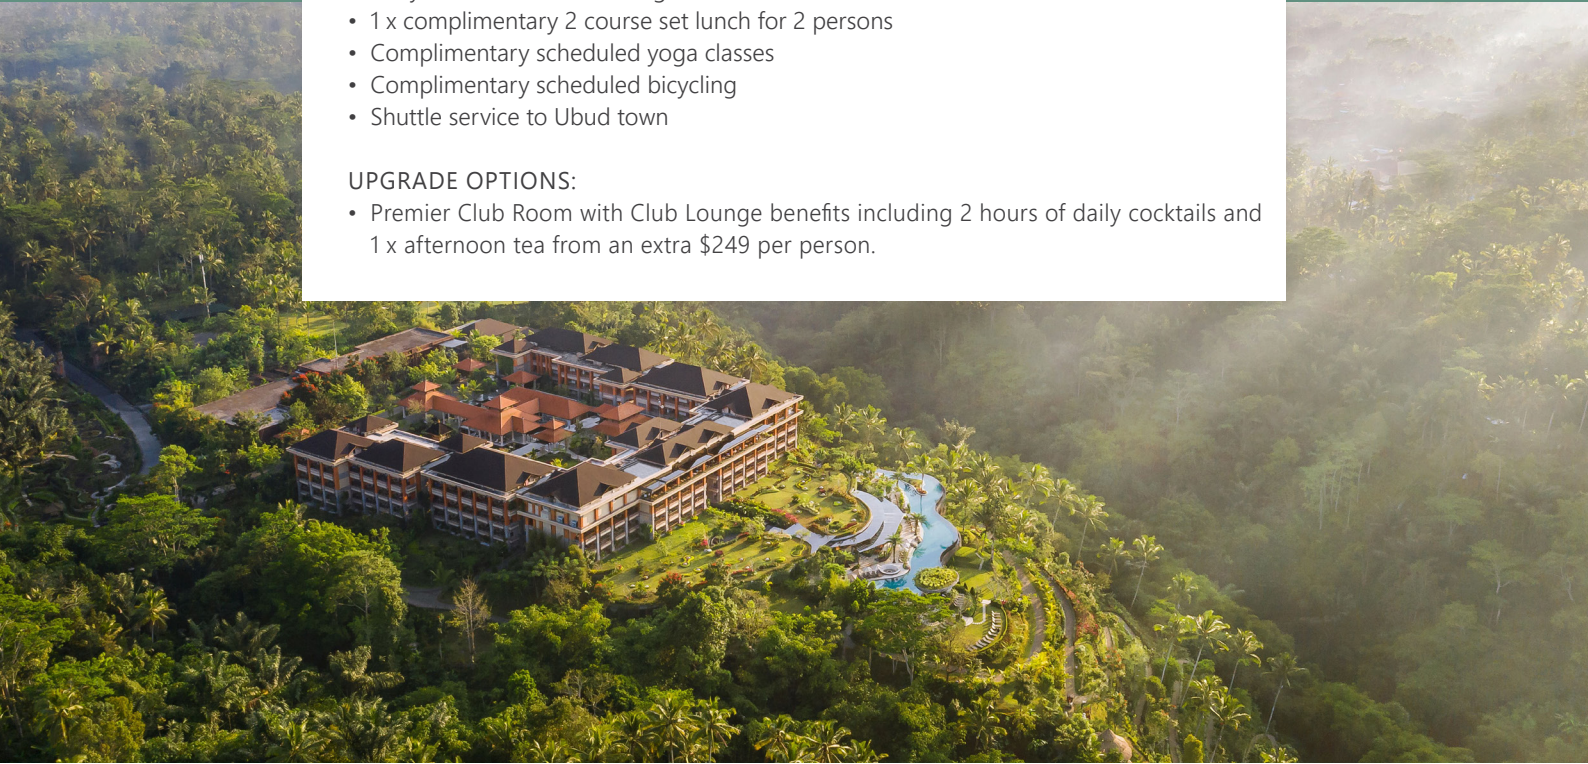

PADMA RESORT UBUD

3 NIGHTS FROM **\$549**[^] PER PERSON

HOLIDAY PACKAGE INCLUSIONS:

- 3 nights accommodation in a Premier Room
- Daily breakfast with stunning views
- 1 x complimentary 2 course set lunch for 2 persons
- Complimentary scheduled yoga classes
- Complimentary scheduled bicycling
- Shuttle service to Ubud town

UPGRADE OPTIONS:

- Premier Club Room with Club Lounge benefits including 2 hours of daily cocktails and 1 x afternoon tea from an extra \$249 per person.

Your travel agent: