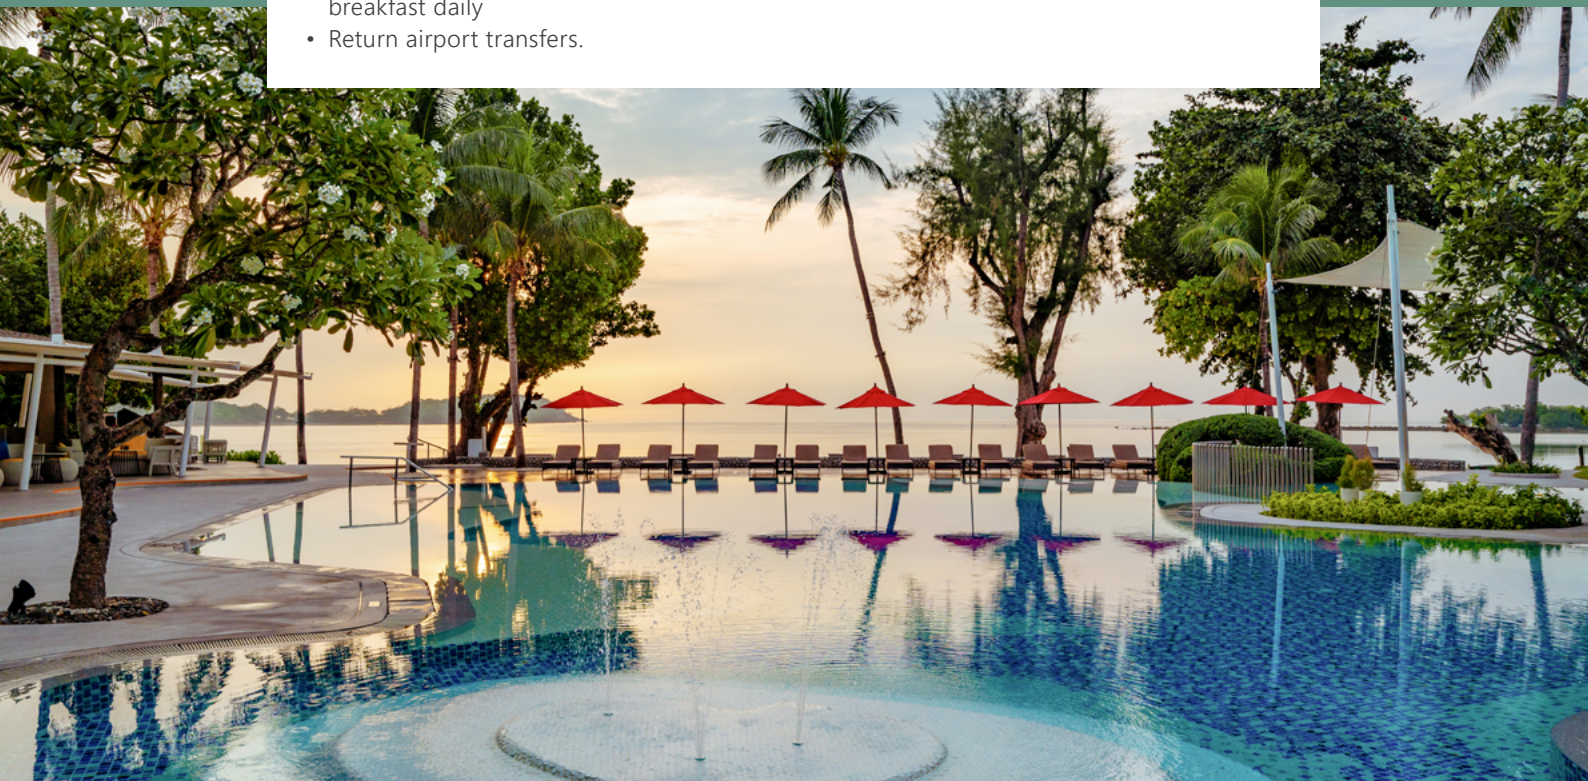

# AMARI KOH SAMUI

5 NIGHT PACKAGE FROM **\$635** PER PERSON<sup>^</sup>

**PACKAGE INCLUDES:**

- 5 nights accommodation at the Amari Koh Samui in a Superior Garden View Room with breakfast daily
- Return airport transfers.