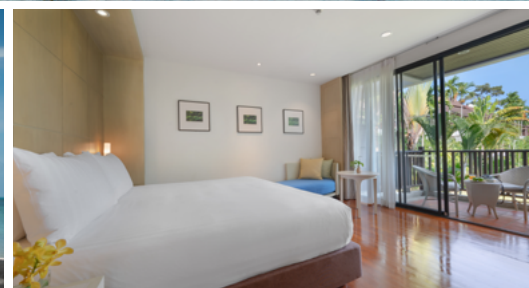

# AMARI KOH SAMUI

5 NIGHT PACKAGE FROM **\$635** PER PERSON<sup>^</sup>

**PACKAGE INCLUDES:**

- 5 nights accommodation at the Amari Koh Samui in a Superior Garden View Room with breakfast daily
- Return airport transfers.