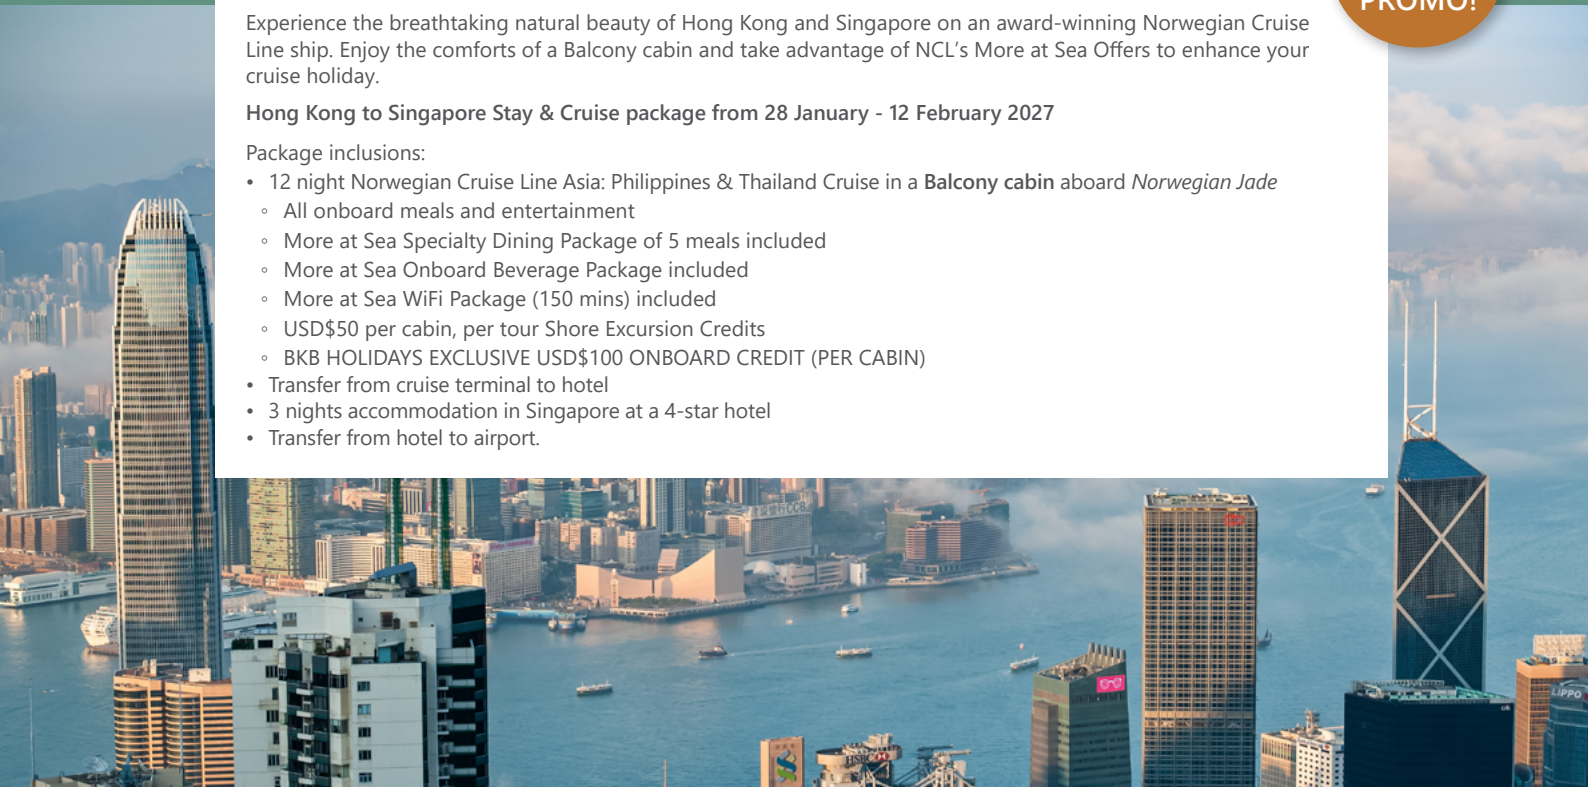

CRUISING WITH BKB HOLIDAYS

EXCLUSIVE NCL STAY & CRUISE PACKAGE

15 NIGHTS FROM \$6,899 PER PERSON ^

BALCONY CABIN PROMO!

Experience the breathtaking natural beauty of Hong Kong and Singapore on an award-winning Norwegian Cruise Line ship. Enjoy the comforts of a Balcony cabin and take advantage of NCL's More at Sea Offers to enhance your cruise holiday.

Hong Kong to Singapore Stay & Cruise package from 28 January - 12 February 2027

Package inclusions:

- 12 night Norwegian Cruise Line Asia: Philippines & Thailand Cruise in a **Balcony cabin** aboard *Norwegian Jade*
 - All onboard meals and entertainment
 - More at Sea Specialty Dining Package of 5 meals included
 - More at Sea Onboard Beverage Package included
 - More at Sea WiFi Package (150 mins) included
 - USD\$50 per cabin, per tour Shore Excursion Credits
 - BKB HOLIDAYS EXCLUSIVE USD\$100 ONBOARD CREDIT (PER CABIN)
- Transfer from cruise terminal to hotel
- 3 nights accommodation in Singapore at a 4-star hotel
- Transfer from hotel to airport.