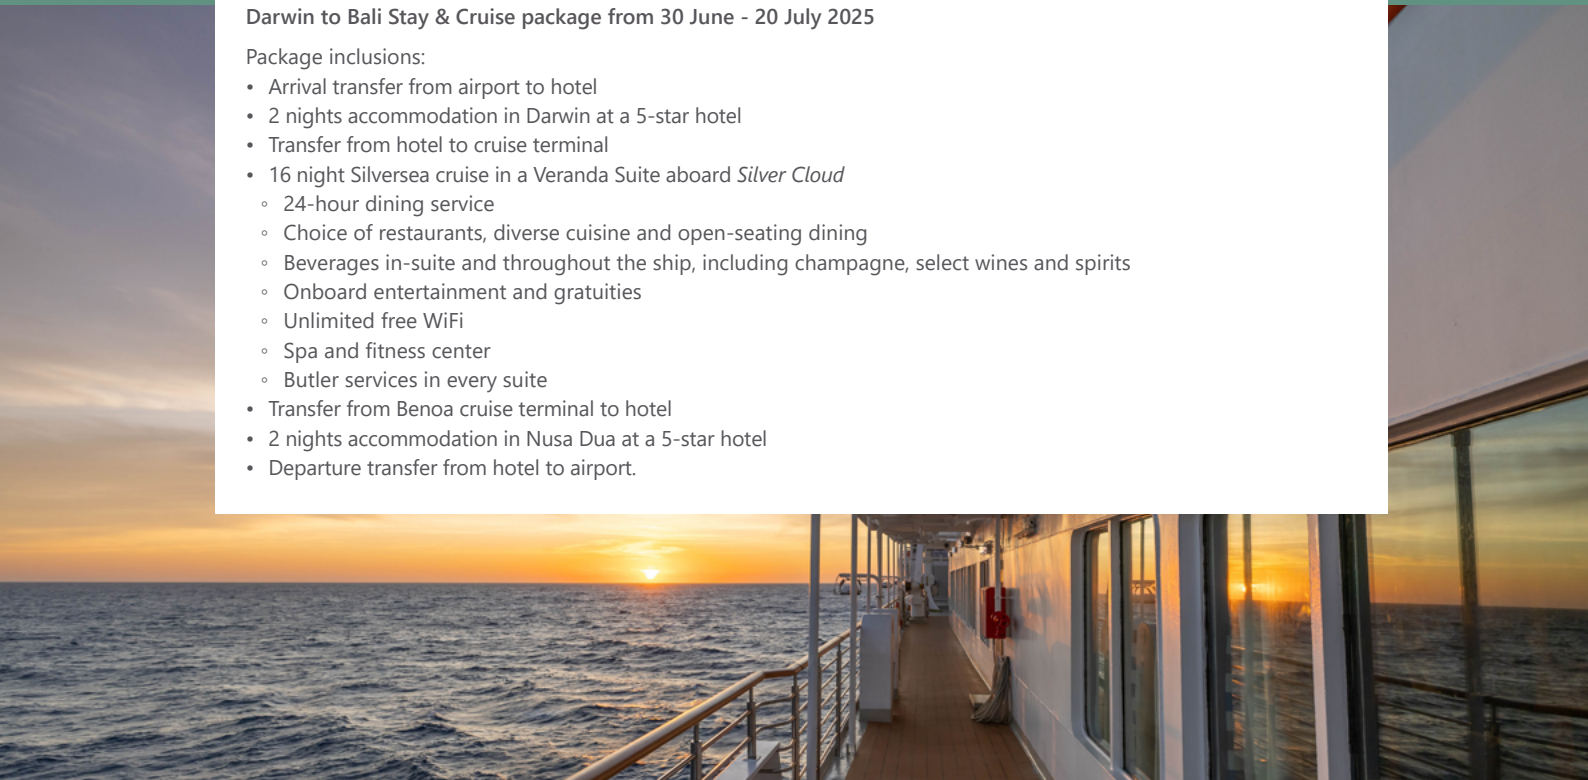

CRUISING WITH BKB HOLIDAYS

EXCLUSIVE SILVERSEA STAY & CRUISE PACKAGE

20 NIGHTS FROM \$22,399 PER PERSON ^

Darwin to Bali Stay & Cruise package from 30 June - 20 July 2025

Package inclusions:

- Arrival transfer from airport to hotel
- 2 nights accommodation in Darwin at a 5-star hotel
- Transfer from hotel to cruise terminal
- 16 night Silversea cruise in a Veranda Suite aboard *Silver Cloud*
 - 24-hour dining service
 - Choice of restaurants, diverse cuisine and open-seating dining
 - Beverages in-suite and throughout the ship, including champagne, select wines and spirits
 - Onboard entertainment and gratuities
 - Unlimited free WiFi
 - Spa and fitness center
 - Butler services in every suite
- Transfer from Benoa cruise terminal to hotel
- 2 nights accommodation in Nusa Dua at a 5-star hotel
- Departure transfer from hotel to airport.