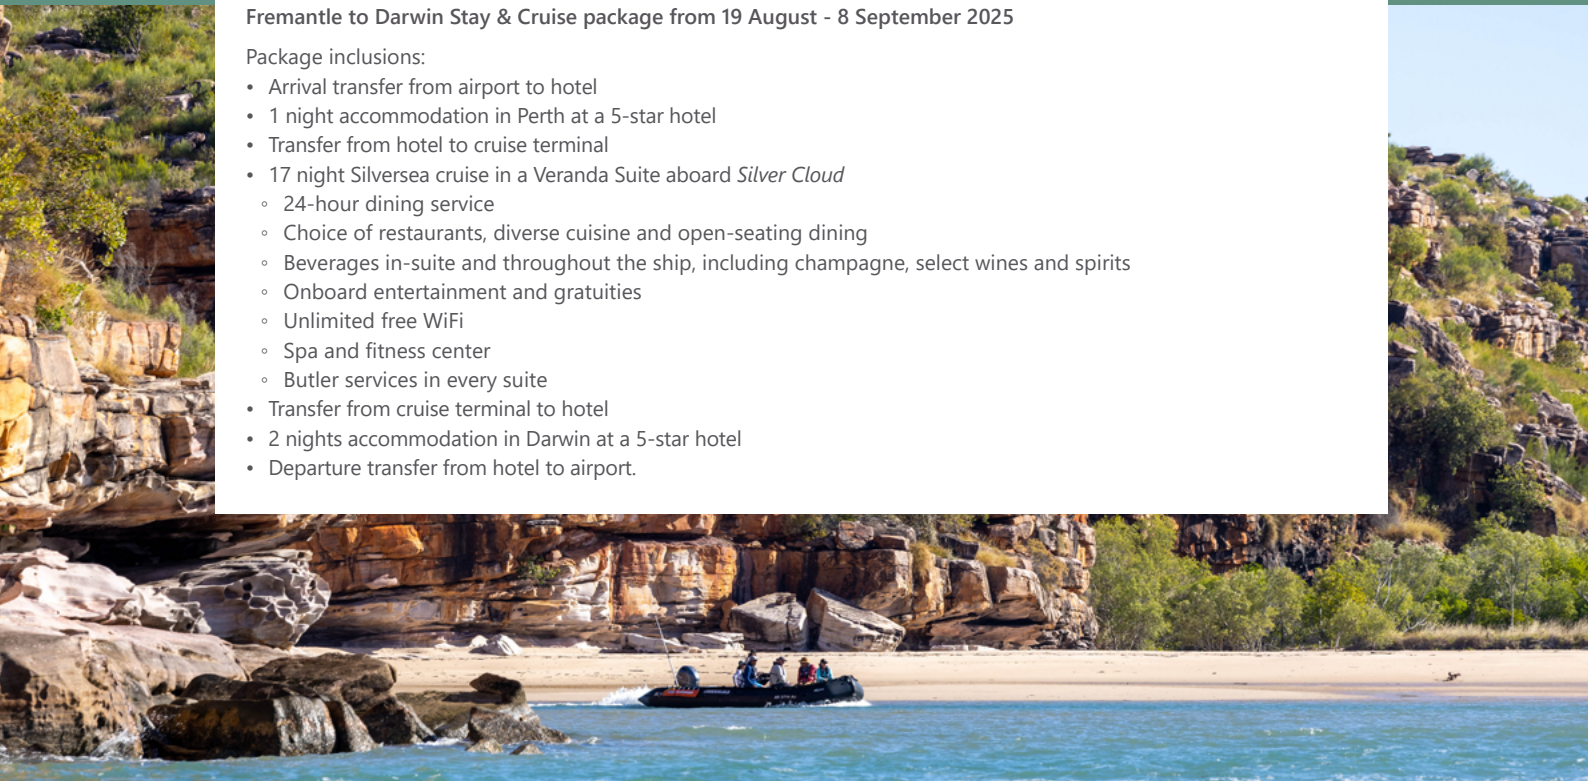

CRUISING WITH BKB HOLIDAYS

EXCLUSIVE SILVERSEA STAY & CRUISE PACKAGE

20 NIGHTS FROM \$24,999 PER PERSON ^

Fremantle to Darwin Stay & Cruise package from 19 August - 8 September 2025

Package inclusions:

- Arrival transfer from airport to hotel
- 1 night accommodation in Perth at a 5-star hotel
- Transfer from hotel to cruise terminal
- 17 night Silversea cruise in a Veranda Suite aboard *Silver Cloud*
 - 24-hour dining service
 - Choice of restaurants, diverse cuisine and open-seating dining
 - Beverages in-suite and throughout the ship, including champagne, select wines and spirits
 - Onboard entertainment and gratuities
 - Unlimited free WiFi
 - Spa and fitness center
 - Butler services in every suite
- Transfer from cruise terminal to hotel
- 2 nights accommodation in Darwin at a 5-star hotel
- Departure transfer from hotel to airport.