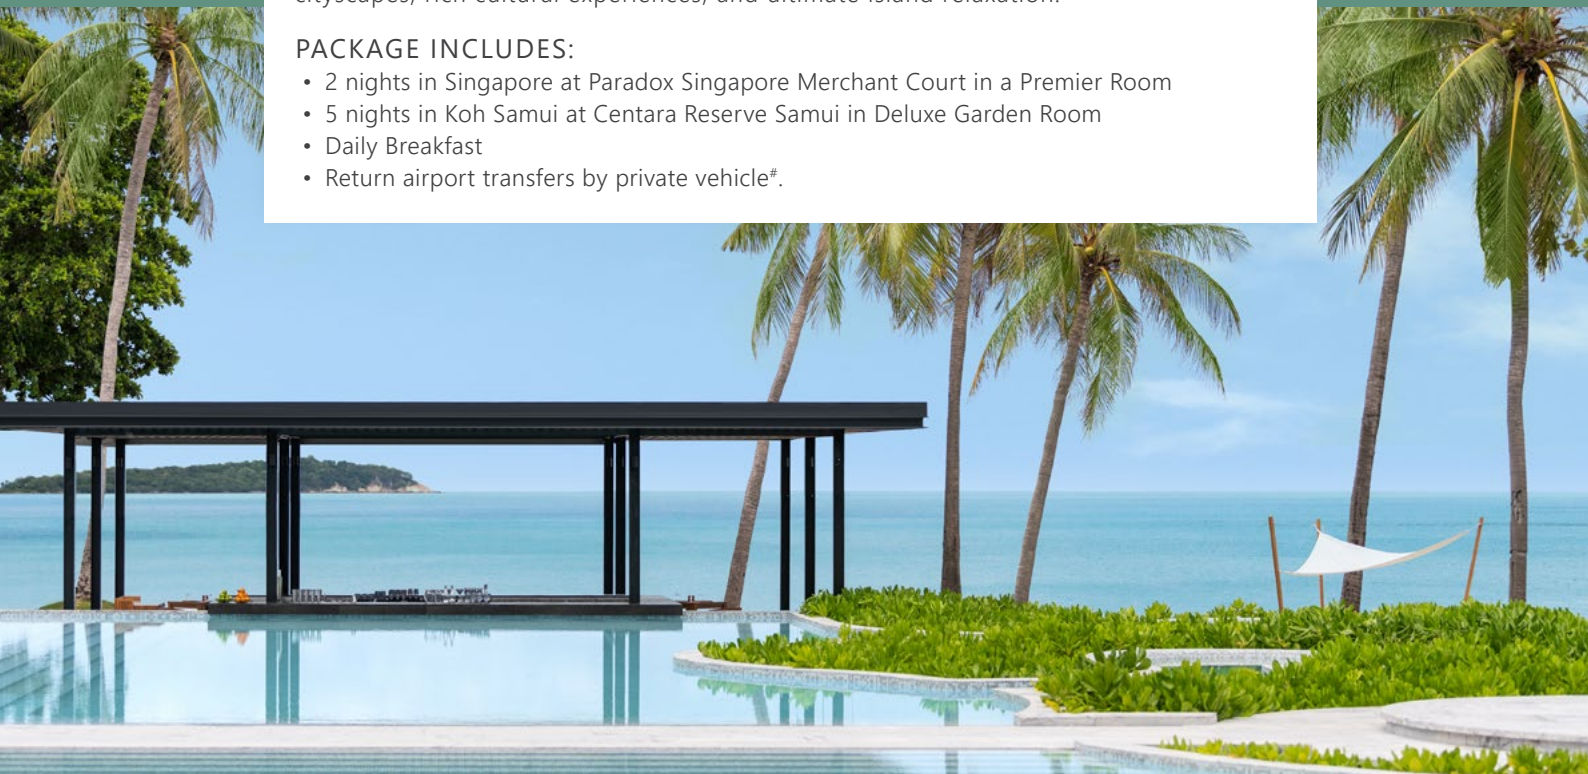

# SINGAPORE & KOH SAMUI ESCAPE

7 NIGHT PACKAGE FROM **\$2,175** PER PERSON<sup>^</sup>

Experience the perfect blend of vibrant city life and tropical paradise with our Singapore and Koh Samui escape. This package offers the best of both worlds - iconic cityscapes, rich cultural experiences, and ultimate island relaxation.

**PACKAGE INCLUDES:**

- 2 nights in Singapore at Paradox Singapore Merchant Court in a Premier Room
- 5 nights in Koh Samui at Centara Reserve Samui in Deluxe Garden Room
- Daily Breakfast
- Return airport transfers by private vehicle#.