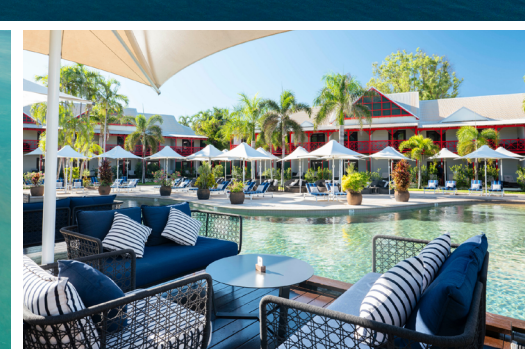

EXCLUSIVE KIMBERLEY EXPEDITION TOURING

10 NIGHTS FROM **\$11,765** PER PERSON[^]

PACKAGE INCLUSIONS:

- 1 night at Cable Beach Club Resort & Spa in a Garden View Studio Room
- 5 night all-inclusive Ventur Atlas - West Kimberley Expedition Tour
- 4 nights at Cable Beach Club Resort & Spa in a Garden View Studio Room
- Panoramic Town Tour exploring Gantheaume Point, Chinatown and more
- Broome Sunset Cruise
- Return airport transfers.