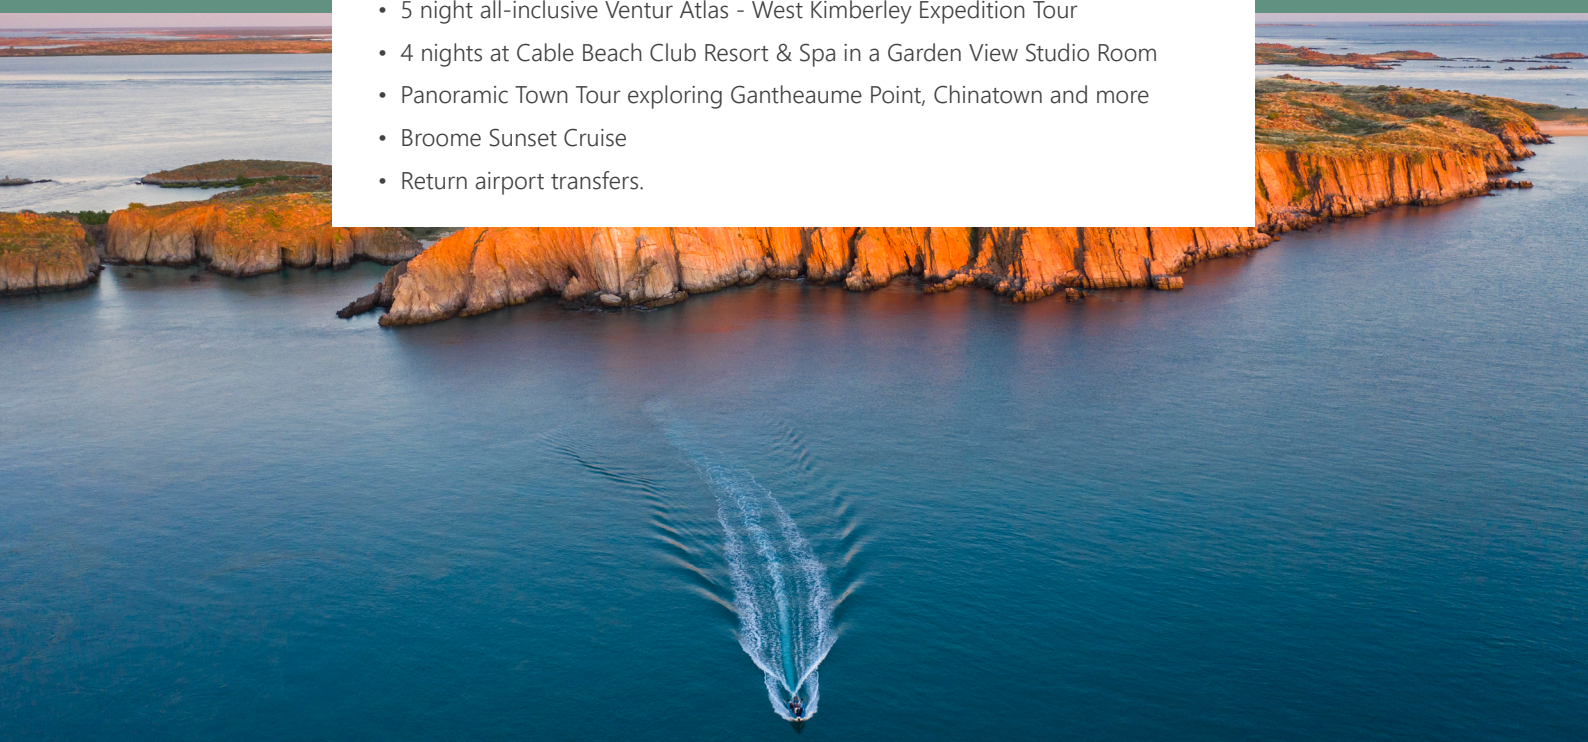

EXCLUSIVE KIMBERLEY EXPEDITION TOURING

10 NIGHTS FROM **\$11,765** PER PERSON[^]

PACKAGE INCLUSIONS:

- 1 night at Cable Beach Club Resort & Spa in a Garden View Studio Room
- 5 night all-inclusive Ventur Atlas - West Kimberley Expedition Tour
- 4 nights at Cable Beach Club Resort & Spa in a Garden View Studio Room
- Panoramic Town Tour exploring Gantheaume Point, Chinatown and more
- Broome Sunset Cruise
- Return airport transfers.